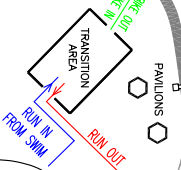

HAMBROOKS BAY

RACE FINISH

BOAT RAMP

SWIM START

**Subaru Ironman 70.3
Eagleman
Swim Course
(1.2 Miles)**

**& Transition Area
(Great Marsh Park)**

GREAT MARSH PARK

SWIM EXIT