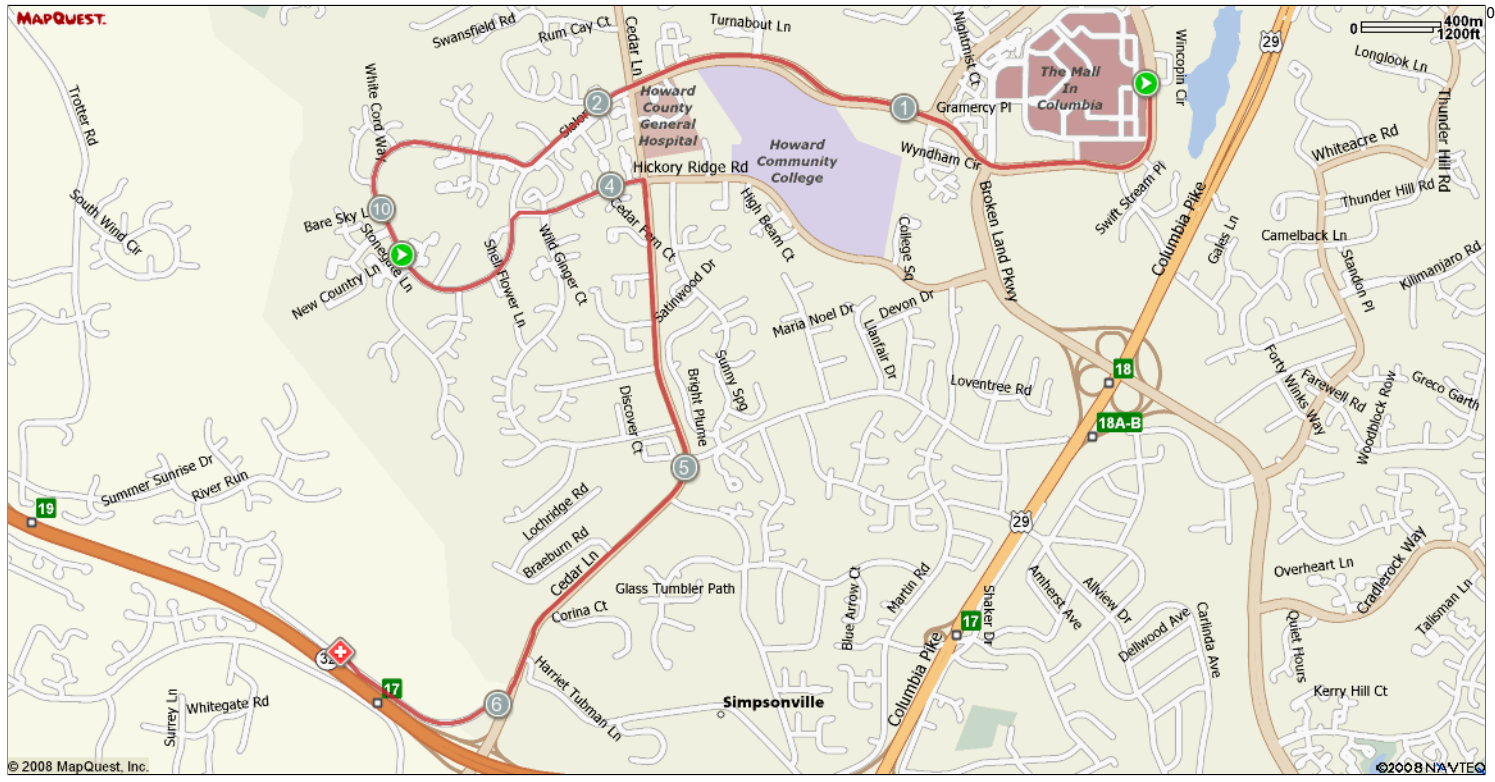

ROUTE DESCRIPTION:
No Description Provided

Notes			
AT	FOR	NOTES	
0.01 mi.	1278ft	Head south on Little Patuxent Pkwy toward Mall Ring Rd	Destination will be on the left
0.25 mi.	1756ft	Head southwest on Little Patuxent Pkwy toward S Entrance Rd	Destination will be on the right
0.58 mi.	1492ft	Head west on Little Patuxent Pkwy toward Brokenland Pkwy	
0.86 mi.	988ft	Slight left to stay on Little Patuxent Pkwy	Destination will be on the right
1.05 mi.	1717ft	Head west on Little Patuxent Pkwy	Destination will be on the right
1.38 mi.	1193ft	Head northwest on Little Patuxent Pkwy toward Harpers Farm Rd	Destination will be on the right
1.6 mi.	2743ft	Head west on Little Patuxent Pkwy toward Freshaire Ln	
2.12 mi.	1129ft	Head southwest on Little Patuxent Pkwy toward Crystal Run	
2.34 mi.	291ft	Turn right to stay on Little Patuxent Pkwy	
2.39 mi.	2385ft	Head northwest on Little Patuxent Pkwy toward Sleepy Horse Ln	Destination will be on the right
2.84 mi.	1668ft	Head southwest on Little Patuxent Pkwy toward Gold Needle Way	Destination will be on the right
This segment shows 3.16 mi. (16,673 ft.) of your route.			

Notes			
AT	FOR	NOTES	
3.16 mi.	1346ft	Head southeast on Little Patuxent Pkwy toward Bright Passage Way	Destination will be on the right
3.41 mi.	1045ft	Head east on Little Patuxent Pkwy toward Shell Flower Ln	Destination will be on the right
3.61 mi.	367ft	Head north on Little Patuxent Pkwy	
3.68 mi.	152ft	Slight right	
3.71 mi.	25ft	Head northeast toward Hickory Ridge Rd	
3.71 mi.	1915ft	Slight right at Hickory Ridge Rd	Destination will be on the right
4.08 mi.	199ft	Head east on Hickory Ridge Rd toward Cedar Ln	
4.11 mi.	846ft	Turn right at Cedar Ln	Destination will be on the right
4.27 mi.	1mi 1430ft	Head south on Cedar Ln toward Cedar Fern Ct	Destination will be on the right
5.54 mi.	1758ft	Head southwest on Cedar Ln toward Corina Ct	
5.88 mi.	373ft	Head south on Cedar Ln	
5.95 mi.	602ft	Turn right at Grace Dr	Destination will be on the right
6.06 mi.	1113ft	Head southwest on Grace Dr toward Quiet Night Ride	Destination will be on the right
6.27 mi.	1610ft	Head northwest on Grace Dr toward Quiet Night Ride	Destination will be on the right
6.58 mi.	-	Aid and Turnaround and return on same route	
This segment shows 10 mi. (52,797 ft.) of your route.