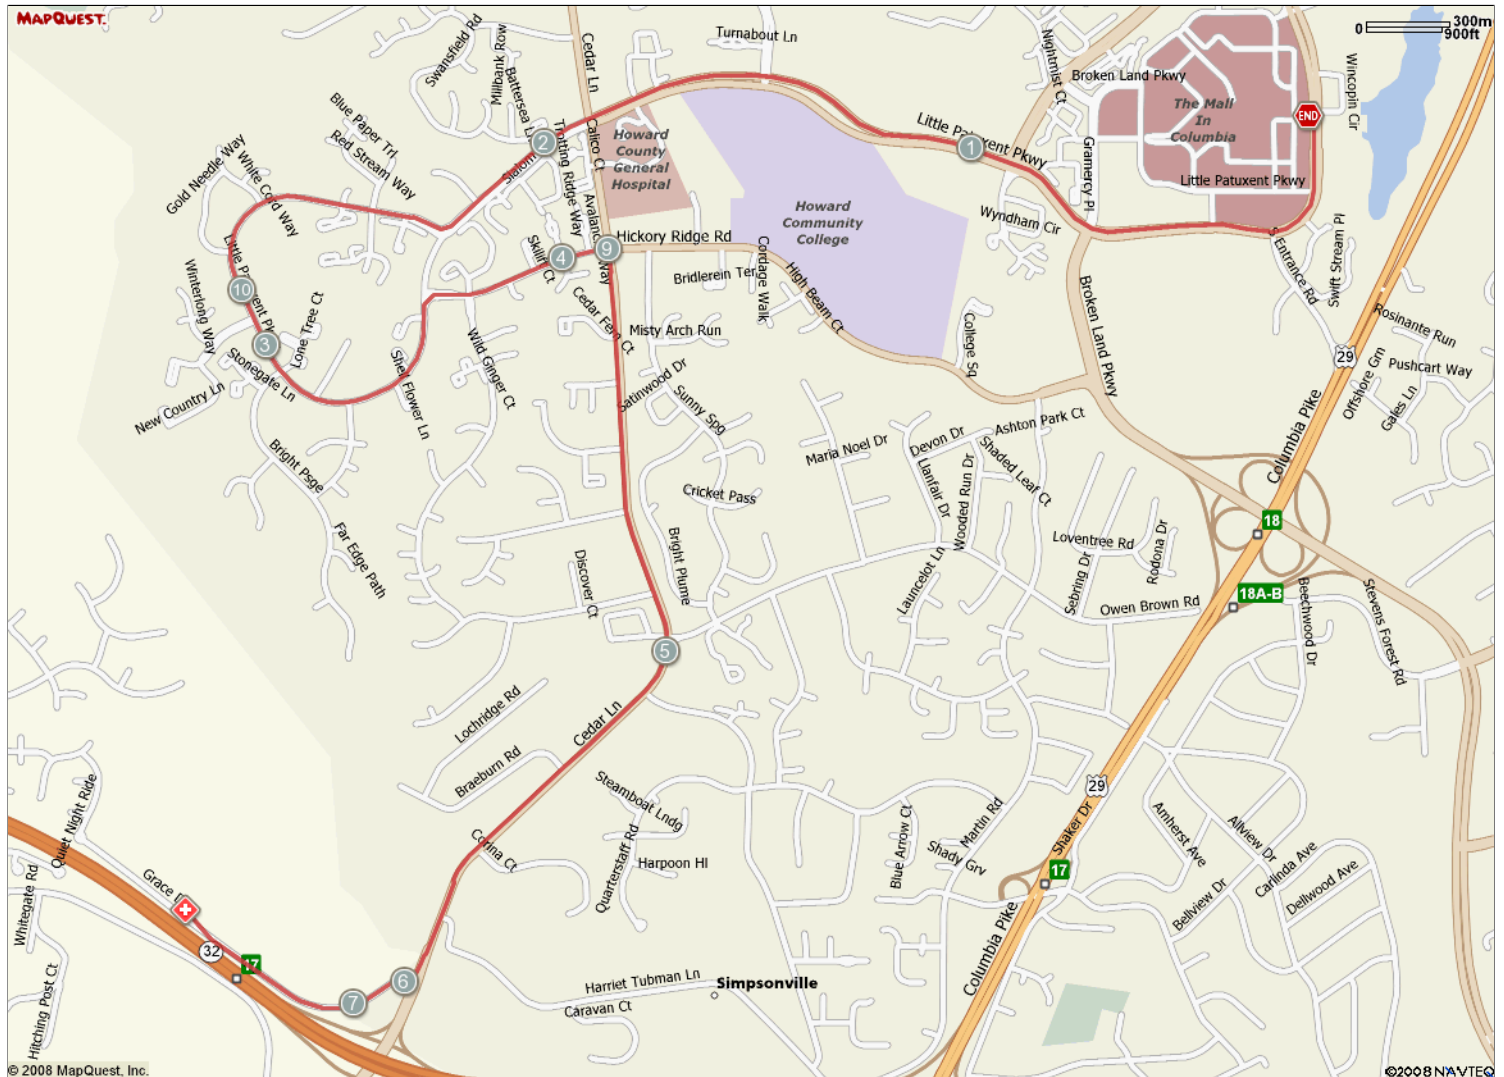

ROUTE DESCRIPTION:
No Description Provided